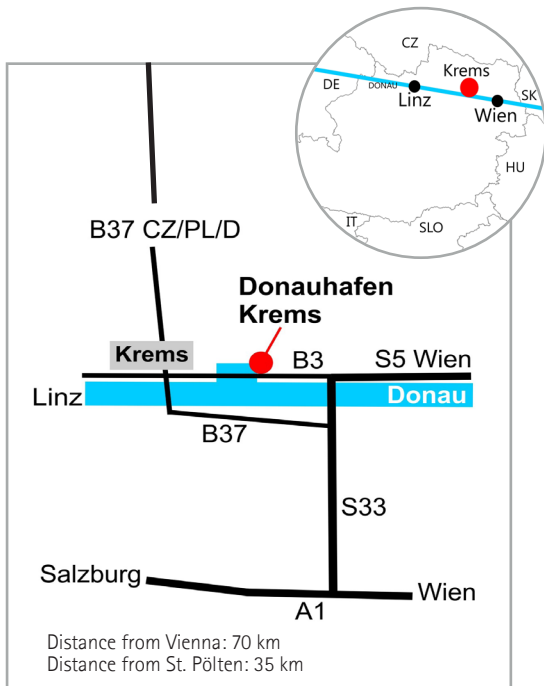

Location Profile

Krems. Danube Harbour

krems

Consisting of a very large area available for flexible leasing, the Danube Harbour Krems offers companies in industry, heavy goods and commerce, space to expand. A part of the Danube Harbour, there is direct access to the harbour basins, railway sidings, a container terminal and to first-class road and railway networks.

Companies located at the harbour:

- 01 Rhenus GmbH & Co KG
www.rhenus-hafenkrems.com
 - 02 Metrans Krems GmbH
www.metrans.at
 - 03 Exterstahl GmbH
www.exterstahl.com
 - 04 Lasselsberger GmbH
www.lasselsberger.at
 - 05 Hafen- und Industriebahn Ges.m.b.H
www.hib.co.at
- Adjoining companies:
- 06 voestalpine Krems GmbH
www.voestalpine.com
 - 07 Brantner GmbH
www.brantner.com
 - 08 DGK Danube Industrial Estate GmbH
www.ecoplus.at